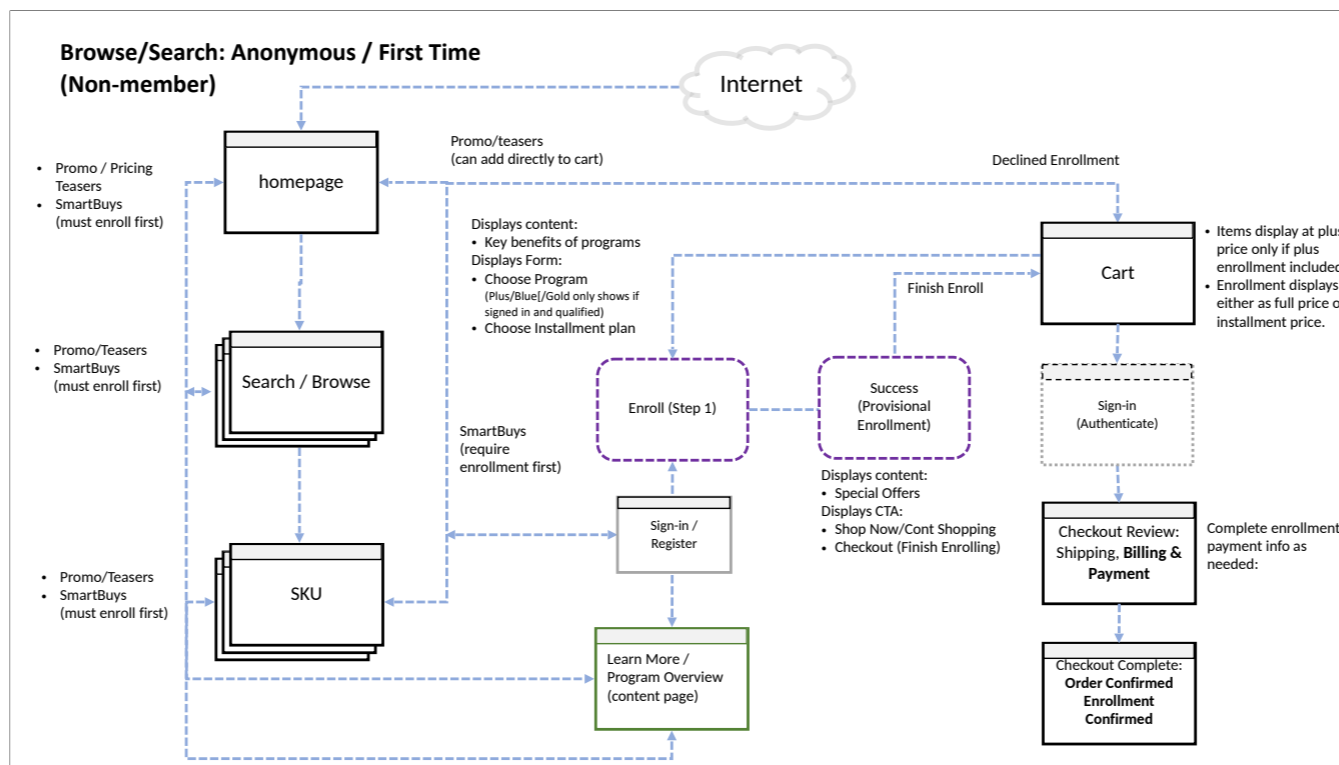

6 month installments only
SmartBuys are same for all levels