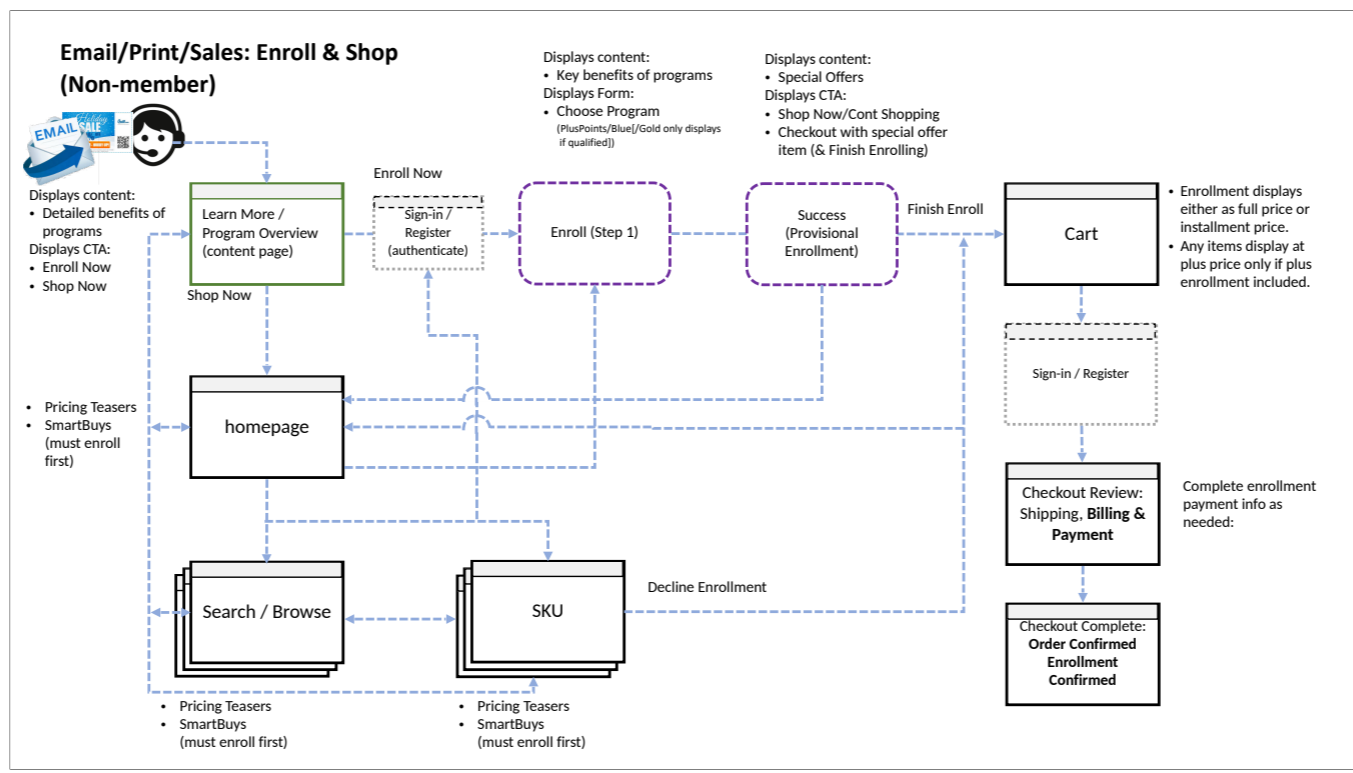

Current Enrollment requires person to Sign-in (may need to reset password or register).
 The enrollment page is a stand alone process that requires payment before being able to see benefits in the checkout.
 Once they enroll only then can they add member only items to the cart and checkout.

A new flow would allow people to not only pay for the enrollment through the checkout, but they would be elevated to a provisional membership allowing them to see savings as long as they had the membership in the cart. If the enrollment is removed then prices would revert to normal pricing. The full functionality of the cart is available for the application of coupons and use of other award credits. They can even use existing award credit to pay for membership.