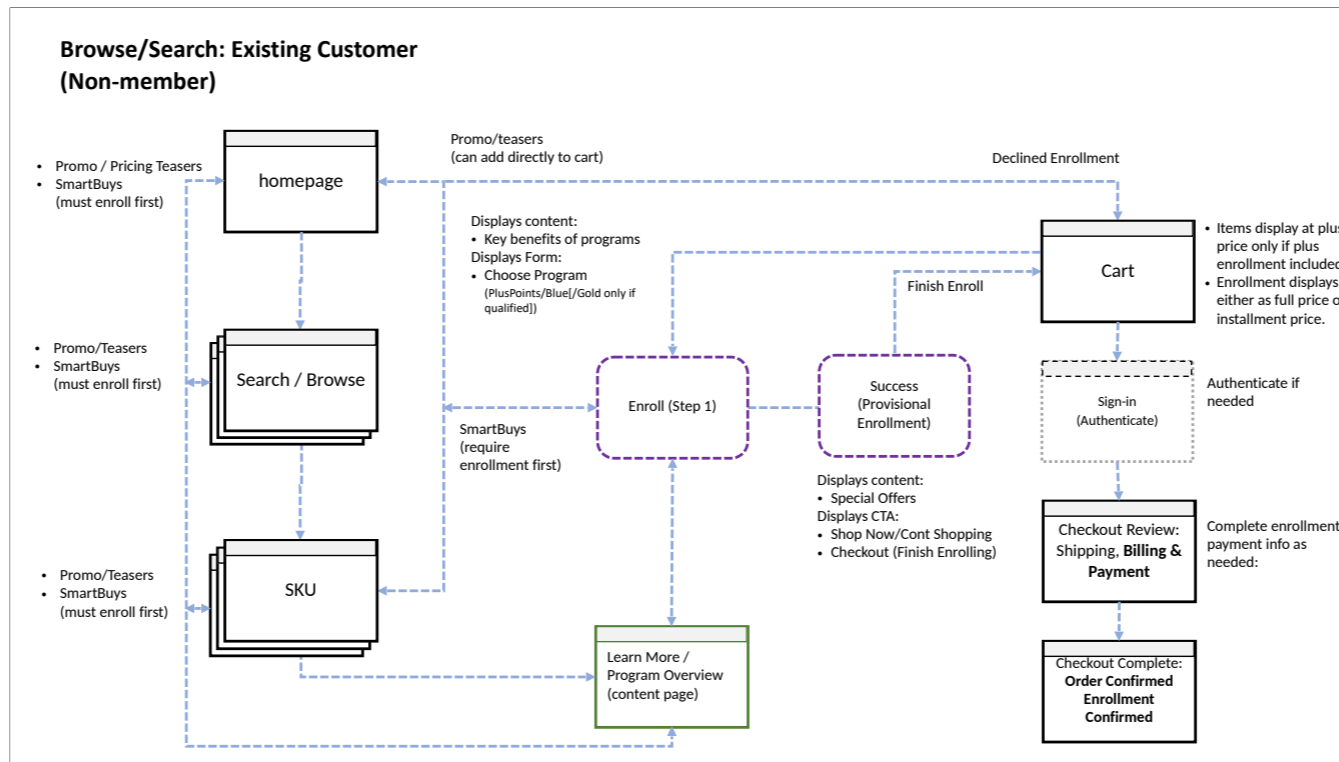

Current Enrollment requires person to Sign-in (may need to reset password or register).
 The enrollment page is a stand alone process that requires payment before being able to see benefits in the checkout.
 Once they enroll only then can they add member only items to the cart and checkout.

A new flow would allow people to not only pay for the enrollment through the checkout, but they would be elevated to a provisional membership allowing them to see savings as long as they had the membership in the cart. If the enrollment is removed then prices would revert to normal pricing. The full functionality of the cart is available for the application of coupons and use of other award credits. They can even use existing award credit to pay for membership.