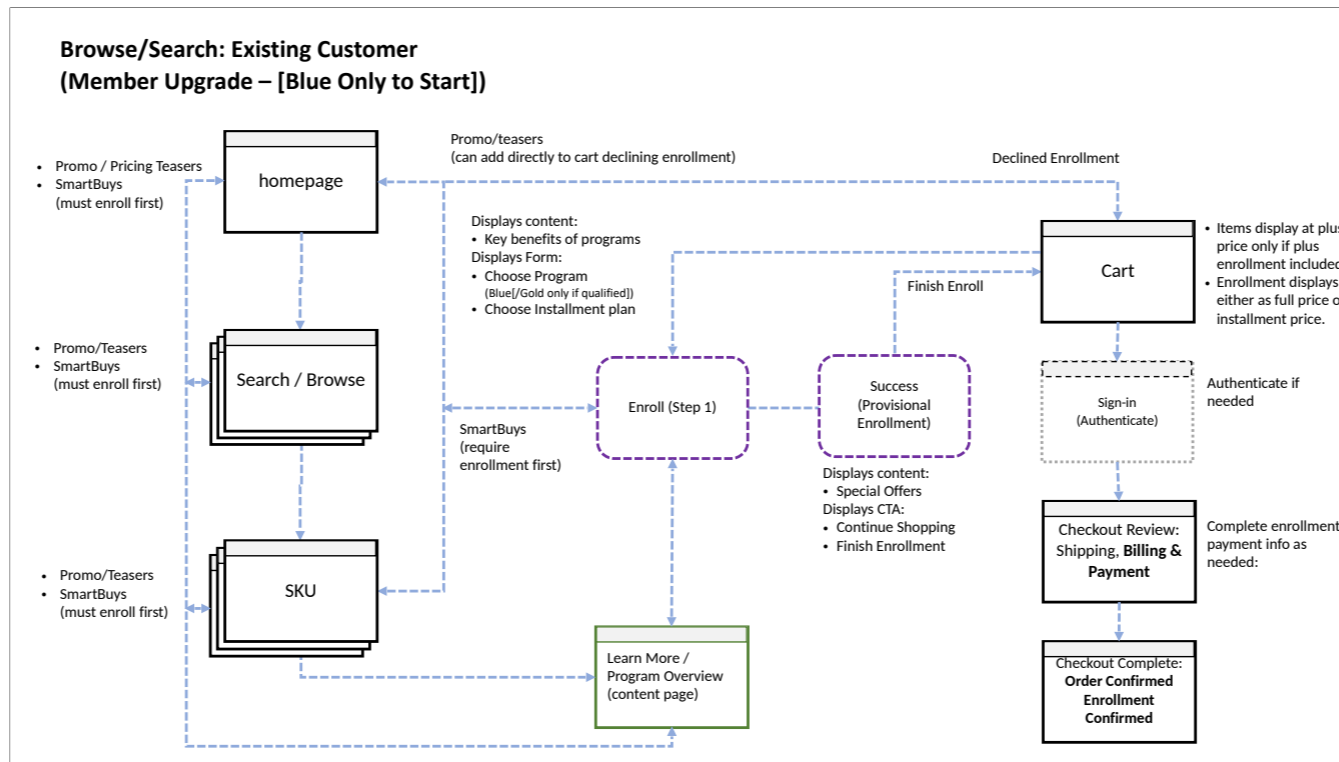

In order to see upgrade they have to be signed in
6 month installments only
SmartBuys are same for all levels