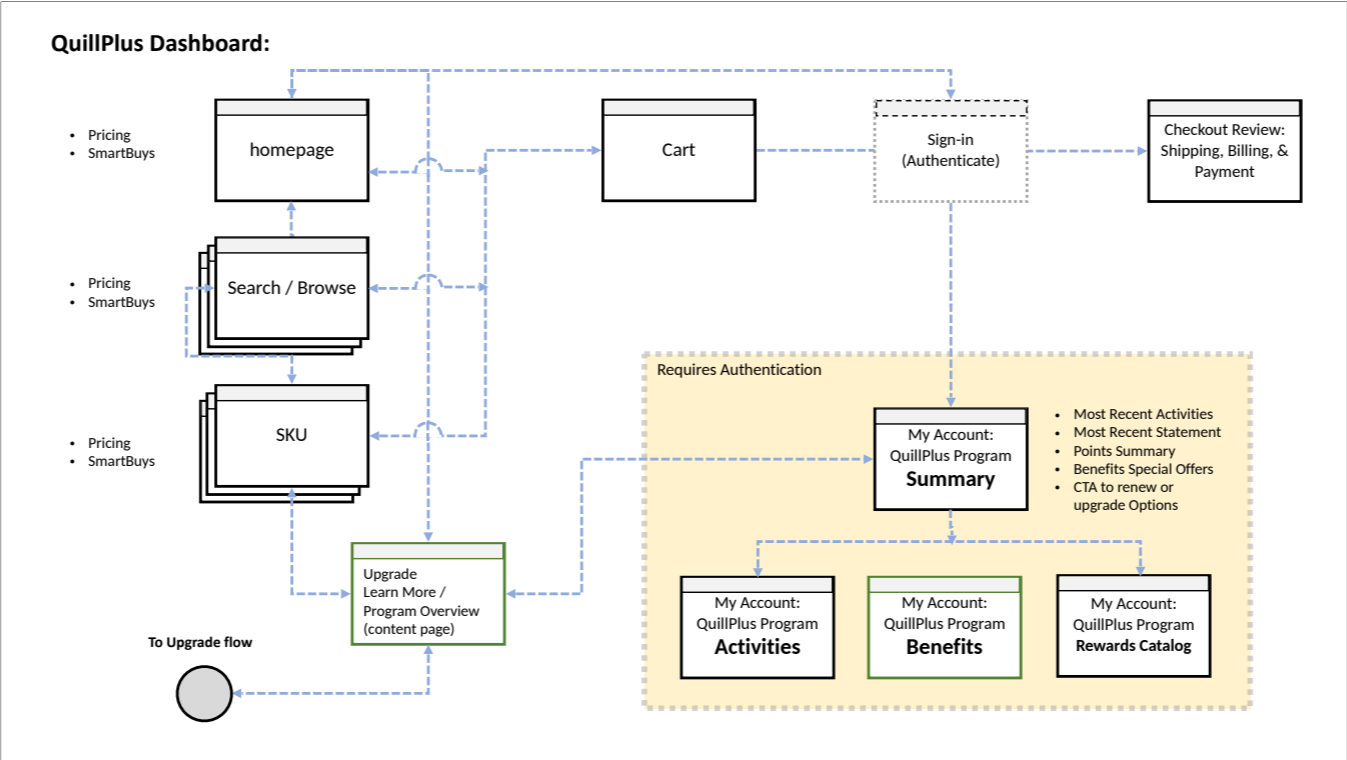

Current Enrollment requires person to Sign-in (may need to reset password or register).
 The enrollment page is a stand alone process that requires payment before being able to see benefits in the checkout.
 Once they enroll only then can they add member only items to the cart and checkout.

A new flow would allow people to not only pay for the enrollment through the checkout, but they would be elevated to a provisional membership allowing them to see savings as long as they had the membership in the cart. If the enrollment is removed then prices would revert to normal pricing. The full functionality of the cart is available for the application of coupons and use of other award credits. They can even use existing award credit to pay for membership.

6 month installments only
 SmartBuys are same for all levels

Do all items accrue points when purchased?
 Can any item be redeemed using points? Or is it only select items?

In order to see upgrade they have to be signed in
6 month installments only
SmartBuys are same for all levels

6 month installments only
SmartBuys are same for all levels

There needed to be a way to upgrade/upsell into the higher programs from the entry program.

Choose a plan

QuillPlus Points

- Earn points on all purchases
- Free shipping (no minimum)
- Exclusive product offers