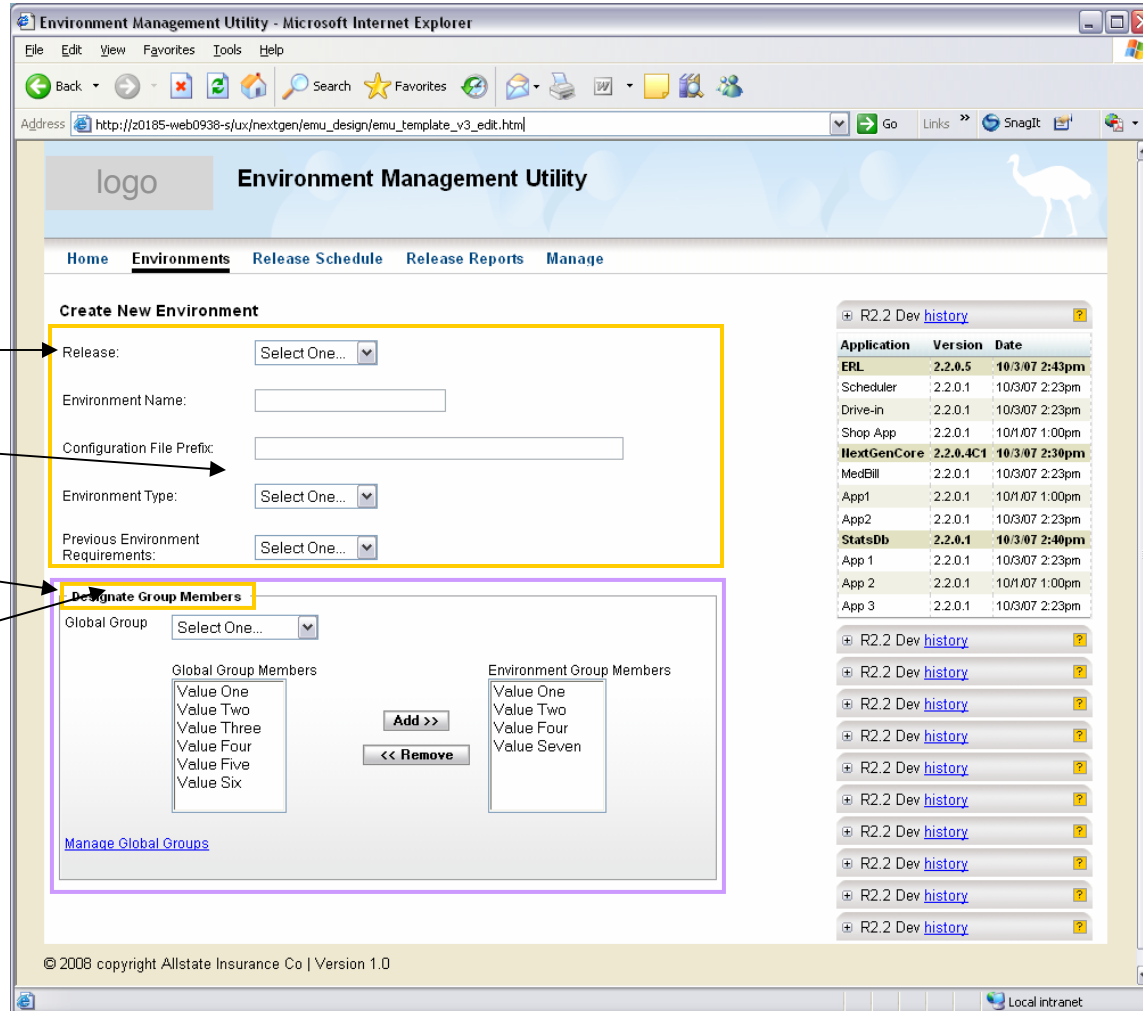

Fieldset & Legend

.table4_style
Width set to 570px
No borders

.table4_style td
No borders

.fieldset1_style
Width set to 575px
Background gradient
image

> legend
Font bold
Color black
Padding 5px right 3px left