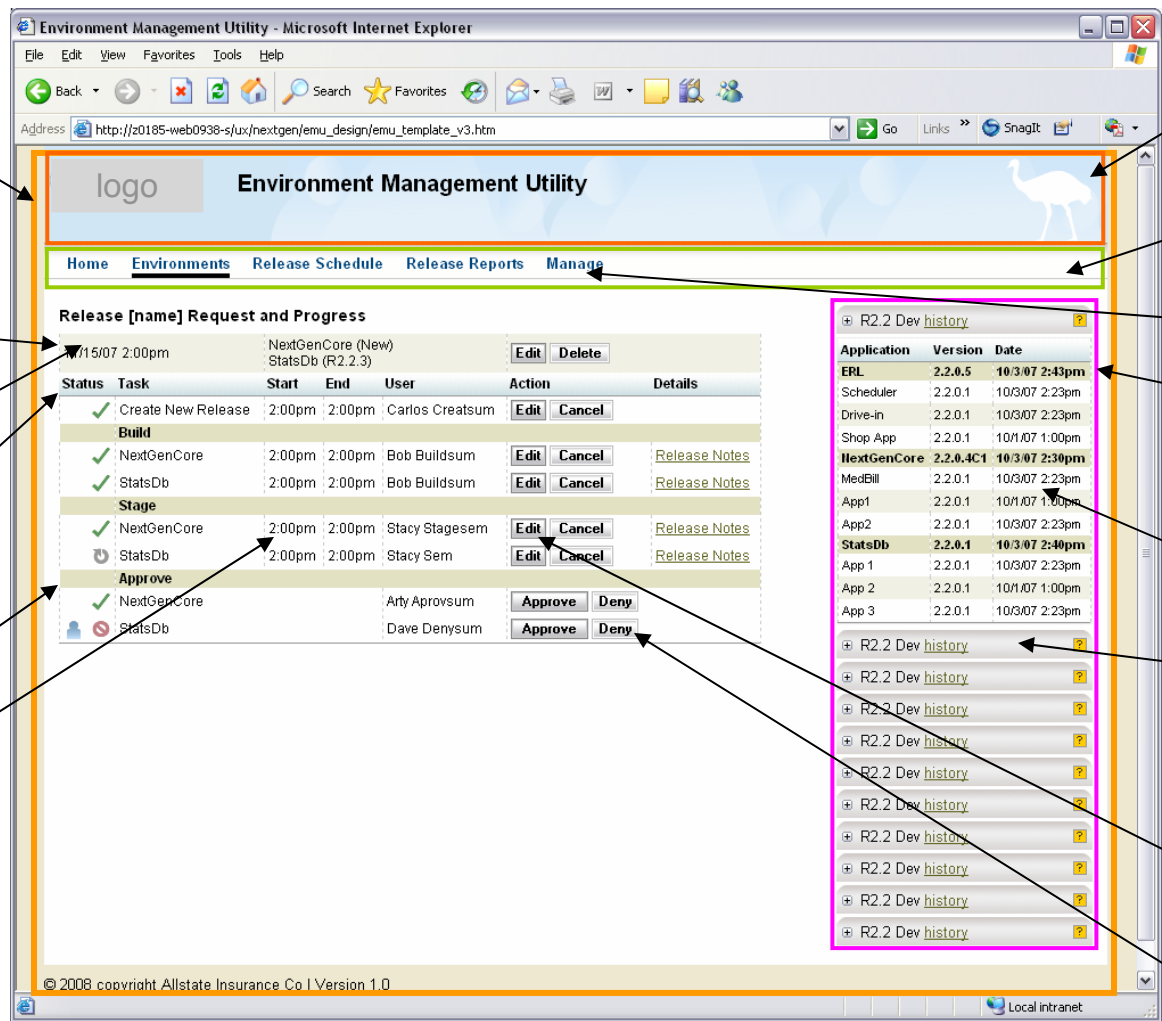

.tableAltRow
Highlights a row with light warm-gray

.tableHeader
Defines the typical table heading

.tableRowHead
Defines sections within a table

td
Is defined to have dashed border on left side

#pagehead
Defines the global site header

#navcontainer
Defines the global navigation—contains:
#navlist-unordered list

#rightside_col
Contains the items on the rightside—can be made to hide by defining in style "display: none;"

.table3_style
Defines a table that fits within right side column

.widgetbar1
Creates the bar for the widget.—contains
.widget_left and
.widget_right

.primary_btn
Provides background and darker border

.secondary_btn
Provides background and lighter border

Fieldset & Legend